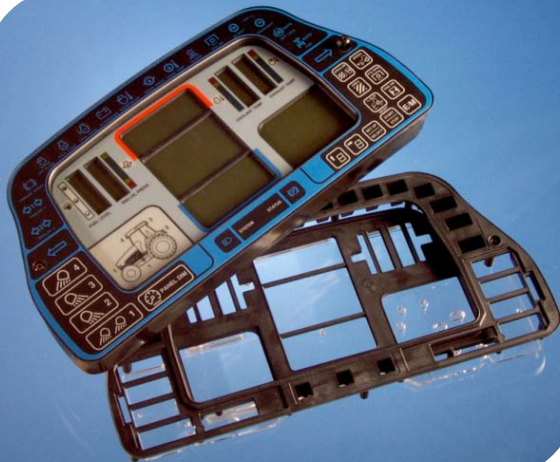

Plastic components