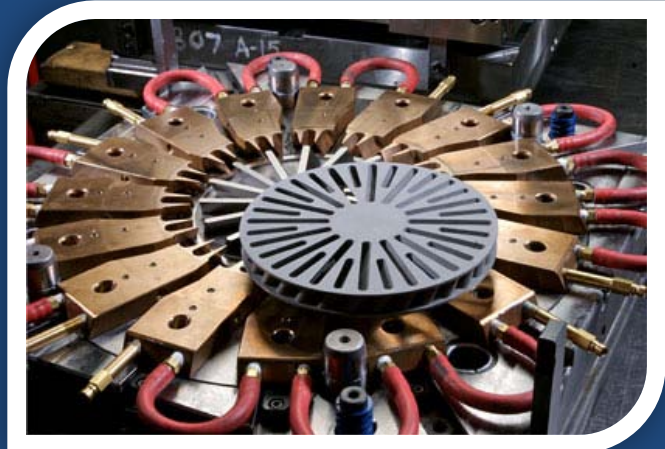

MELET

MELET PRODUCTS

Plastic components

Composite components

MELET PROCESS CAPABILITIES

- ⦿ Tool design, fabrication, maintenance
- ⦿ Full range of thermoplastic materials
- ⦿ Injection molding: 18 presses up to 500T
- ⦿ Insert molding and overmolding
- ⦿ Ultrasonic welding
- ⦿ Robotics & Automated assembly
- ⦿ Pad printing, screen printing, hot stamping